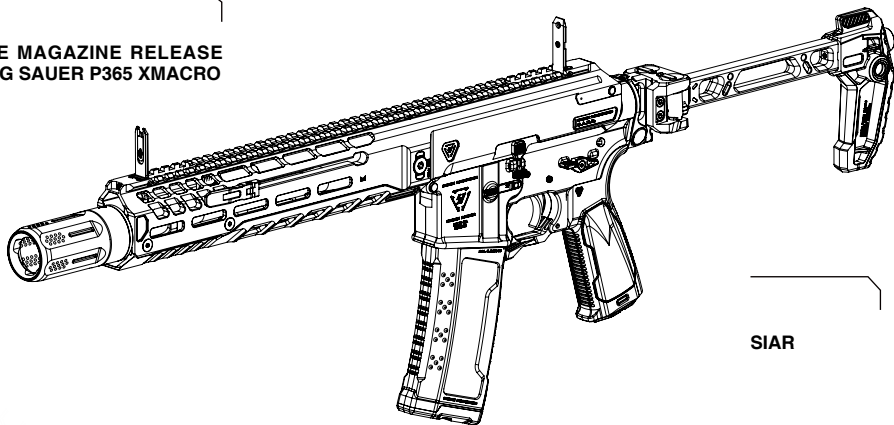

COMING SOON

**STRIKE CZ SCORPION 3/3+
CHARGING HANDLE IN LARGE/
SMALL**

**STRIKE QD RAIL
ADAPTER FOR T1**

**STRIKE MAGAZINE RELEASE
FOR SIG SAUER P365 XMACRO**

SIAR

NEW PRODUCTS

NEW PRODUCTS

STRIKE CZ SCORPION 3+ BARREL NUT TOOL