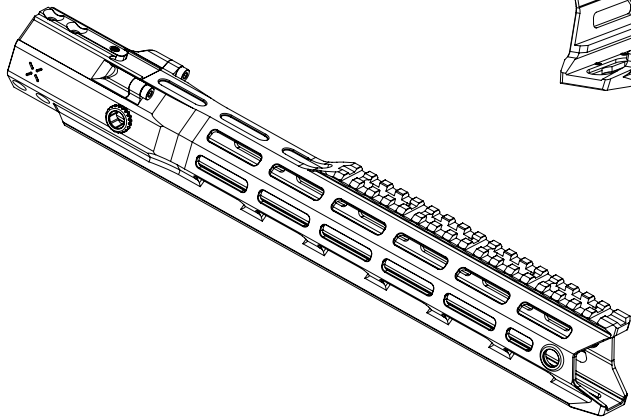

STRIKE X-AXIS
HANDGUARD FOR
THE SIG CROSS