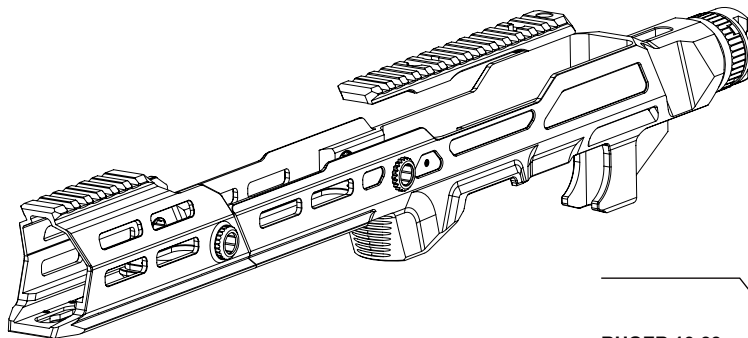

HEXION TECH RED DOT
SIGHT

RUGER 10-22
CHASSIS